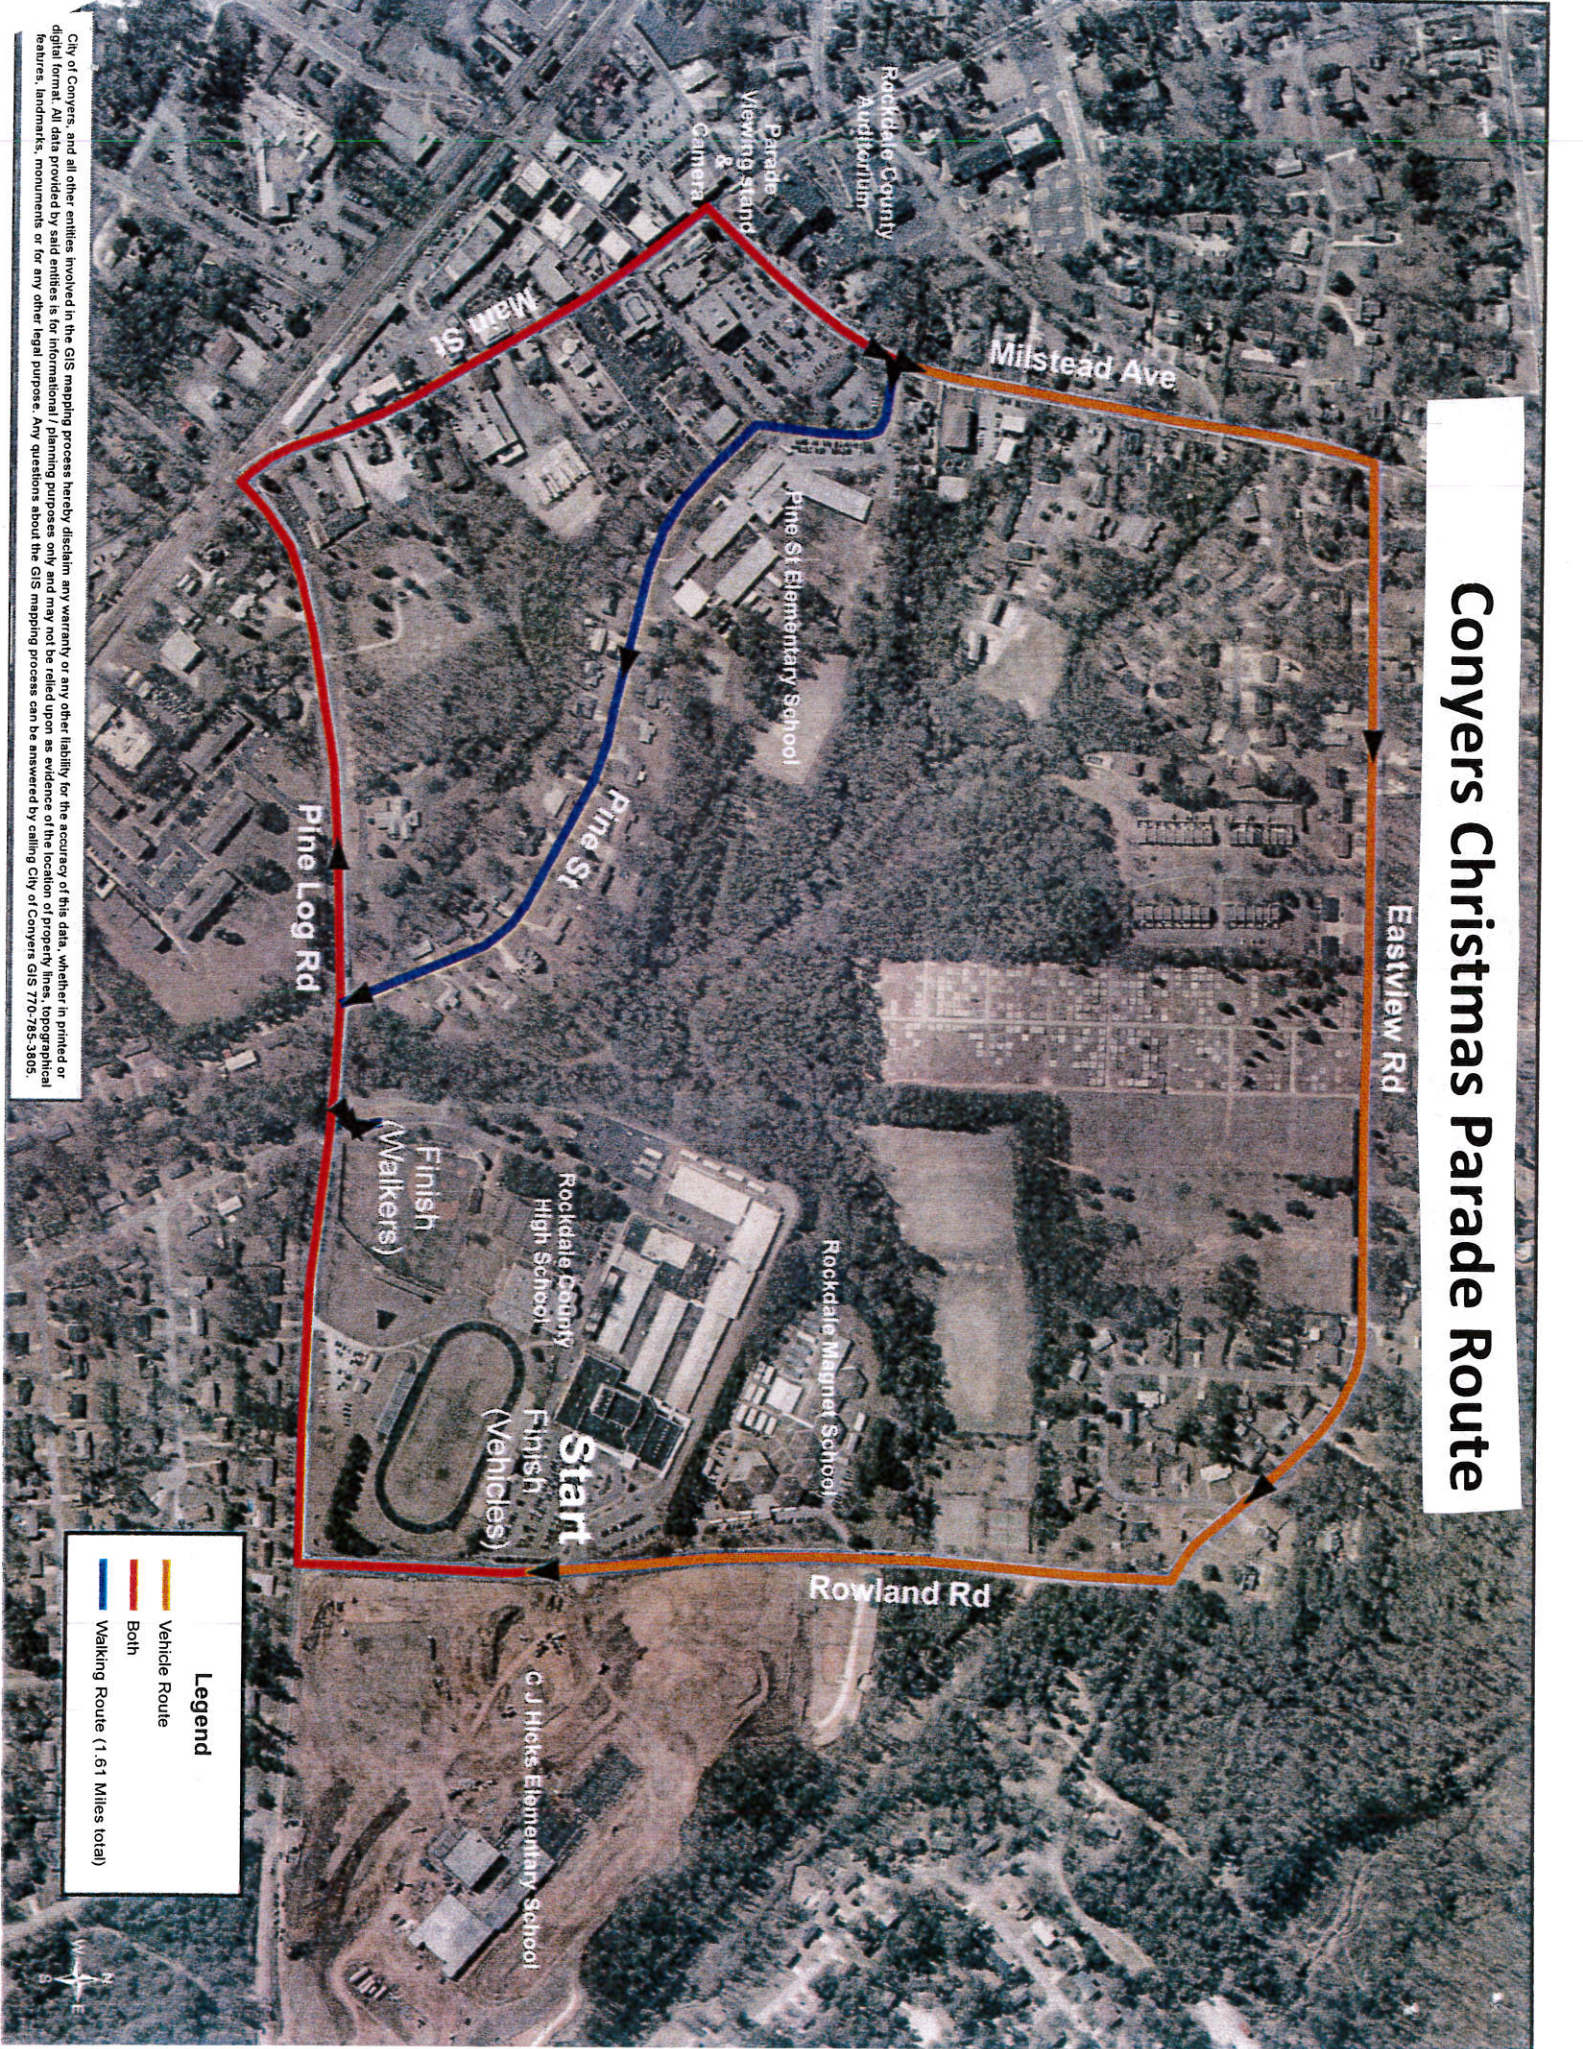

Conyers Christmas Parade Route

Legend

- Vehicle Route
- Both
- Walking Route (1.51 Miles total)

City of Conyers, and all other entities involved in the GIS mapping process hereby disclaim any warranty or any other liability for the accuracy of this data, whether in printed or digital format. All data provided by said entities is for informational/ planning purposes only and may not be relied upon as evidence of the location of property lines, topographical features, landmarks, monuments or for any other legal purpose. Any questions about the GIS mapping process can be answered by calling City of Conyers GIS 770-785-3805.