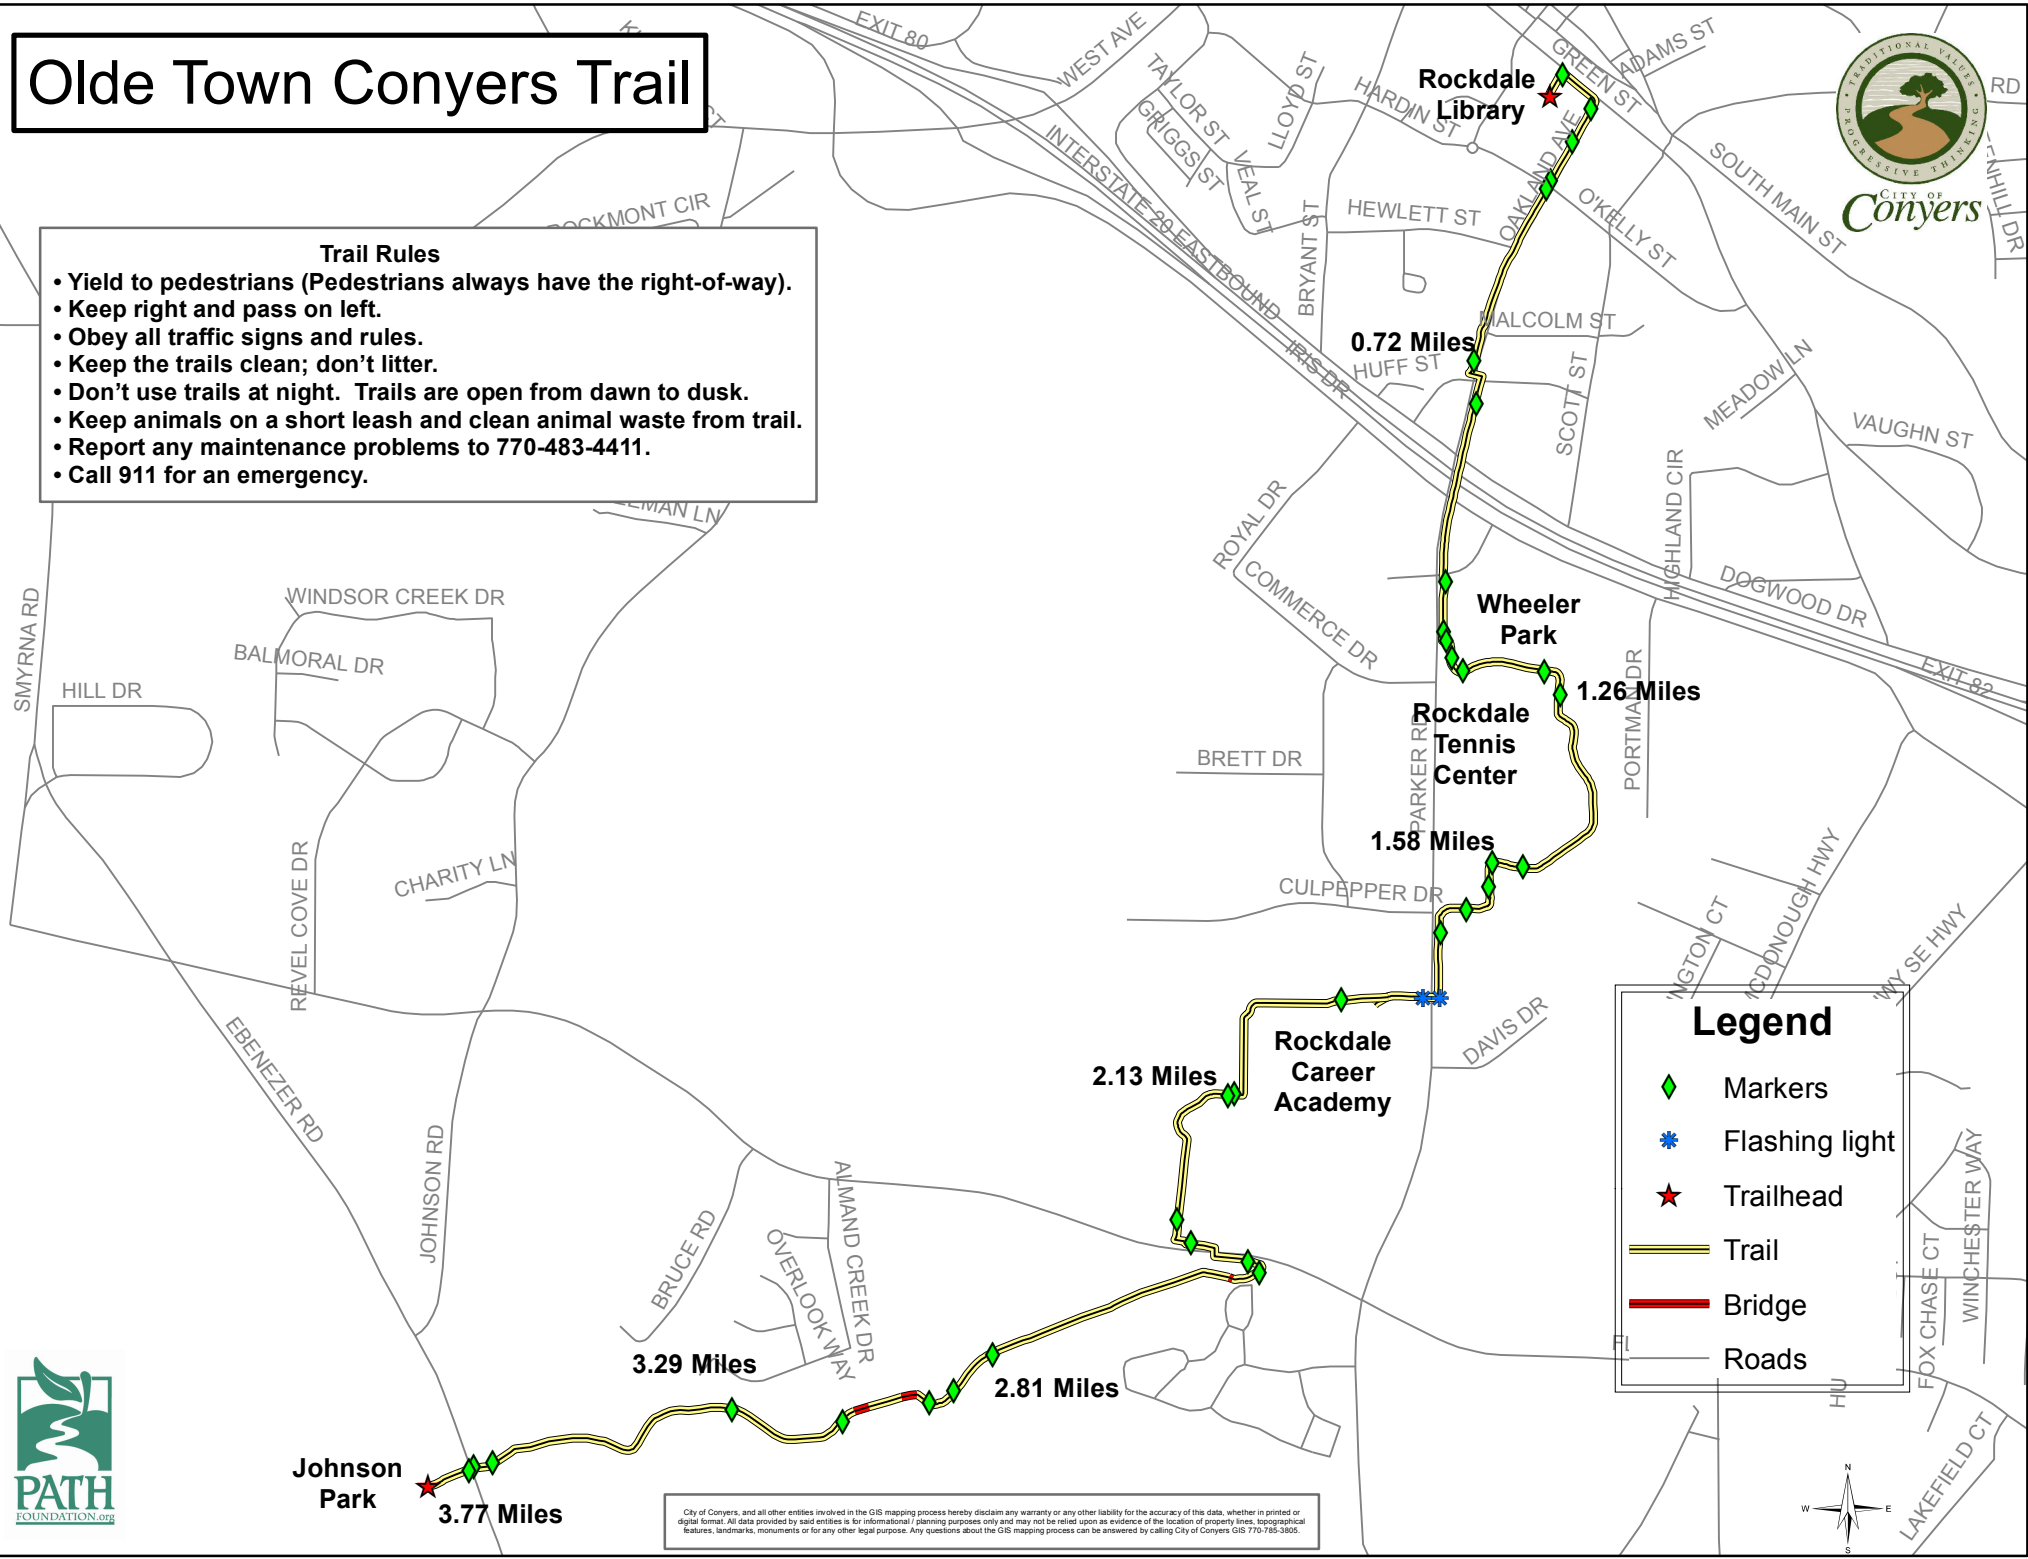

Olde Town Conyers Trail

1. **Trail Rules**
2. Yield to pedestrians (Pedestrians always have the right-of-way).
   - Keep right and pass on left.
   - Obey all traffic signs and rules.
   - Keep the trails clean; don't litter.
   - Don't use trails at night. Trails are open from dawn to dusk.
   - Keep animals on a short leash and clean animal waste from trail.
   - Report any maintenance problems to 770-483-4411.
   - Call 911 for an emergency.